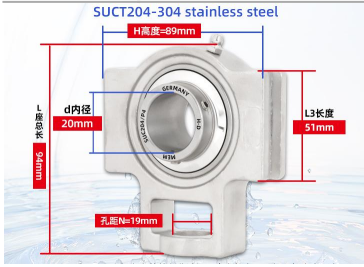

SUCT204

Bearing Number	Principal dimensions (mm)			Weight(Kg)
	d	D	B	
SUCT204	20	58	34.10	0.23